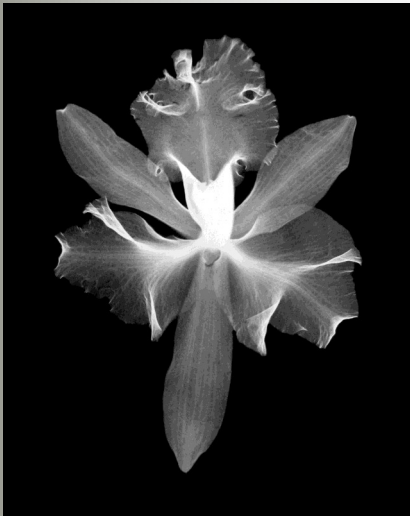

8 x 10—\$25.00

C—0021

Orchid

Artist: Jane Cox

8 x 10—\$25.00

C- 0021-B

Orchid - Reverse

Artist : Jane Cox